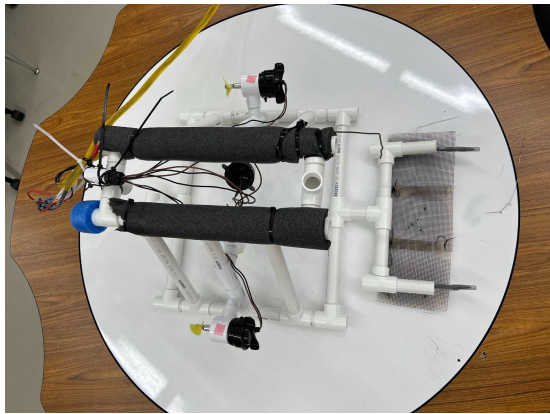

Pasadena City College Care Bears Spec Sheet

Company Specs Sheet:

- School: Pasadena City College
- Location: Pasadena, California
- Distance required to travel to the World Championship: 37 miles
- History of MATE ROV Competition:
The Pasadena City College Care Bears are a newly established team with its members participating for the first time.

PipeDream Top View

PipeDream Control Box

ROV Specs:

- ROV Name: Pipedream
- Total Cost: \$1,778.50
- Size and weight measurements
 - Length: 14.5 inches
 - Width: 6.5 inches
 - Height: 11.5 inches
 - Weight: 12.2 pounds
- Total student-hours to design and build
 - Frank Alas: 150 Hours
 - Rachel Gilyard: 150 Hours
 - Le Thanh Ha (Venus) Nguyen: 150 Hours
 - Mariana Aldama: 150 Hours
 - Xuejun Hong: 130 Hours
 - Hiranmie Padinjatiyaduth: 130 Hours
 - Boyu Xie: 100 Hours
- Safety features:
 - Power Supply set to one phase to not burn out the fuses on the analog control board.
 - ROV must be turned on underwater to prevent the motors from burning out.
 - A check-list guide we follow before placing the ROV into the water.