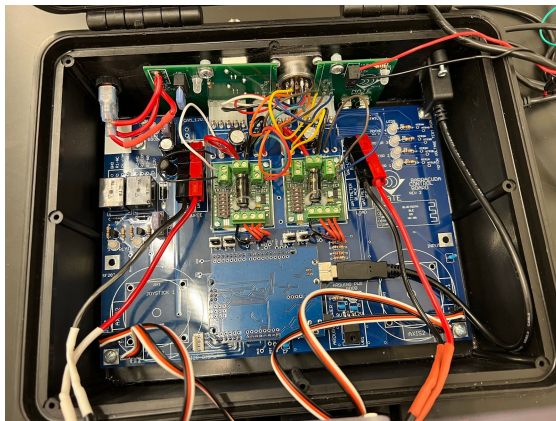

Pasadena City College Care Bears Spec Sheet

Company Specs Sheet:

- School: Pasadena City College
- Location: Pasadena, California
- Distance required to travel to the World Championship: 37 miles
- History of MATE ROV Competition:
The Pasadena City College Care Bears are a newly established team with its members participating for the first time.

PipeDream Top View

PipeDream Control Box

ROV Specs:

- ROV Name: Pipedream
- Total Cost: \$1,778.50
- Size and weight measurements
 - Length: 14.5 inches
 - Width: 6.5 inches
 - Height: 11.5 inches
 - Weight: 12.2 pounds
- Total student-hours to design and build
 - Frank Alas: 150 Hours
 - Rachel Gilyard: 150 Hours
 - Le Thanh Ha (Venus) Nguyen: 150 Hours
 - Mariana Aldama: 150 Hours
 - Xuejun Hong: 130 Hours
 - Hiranmie Padinjatiyaduth: 130 Hours
 - Boyu Xie: 100 Hours
- Safety features:
 - Power Supply set to one phase to not burn out the fuses on the analog control board.
 - ROV must be turned on underwater to prevent the motors from burning out.
 - A check-list guide we follow before placing the ROV into the water.