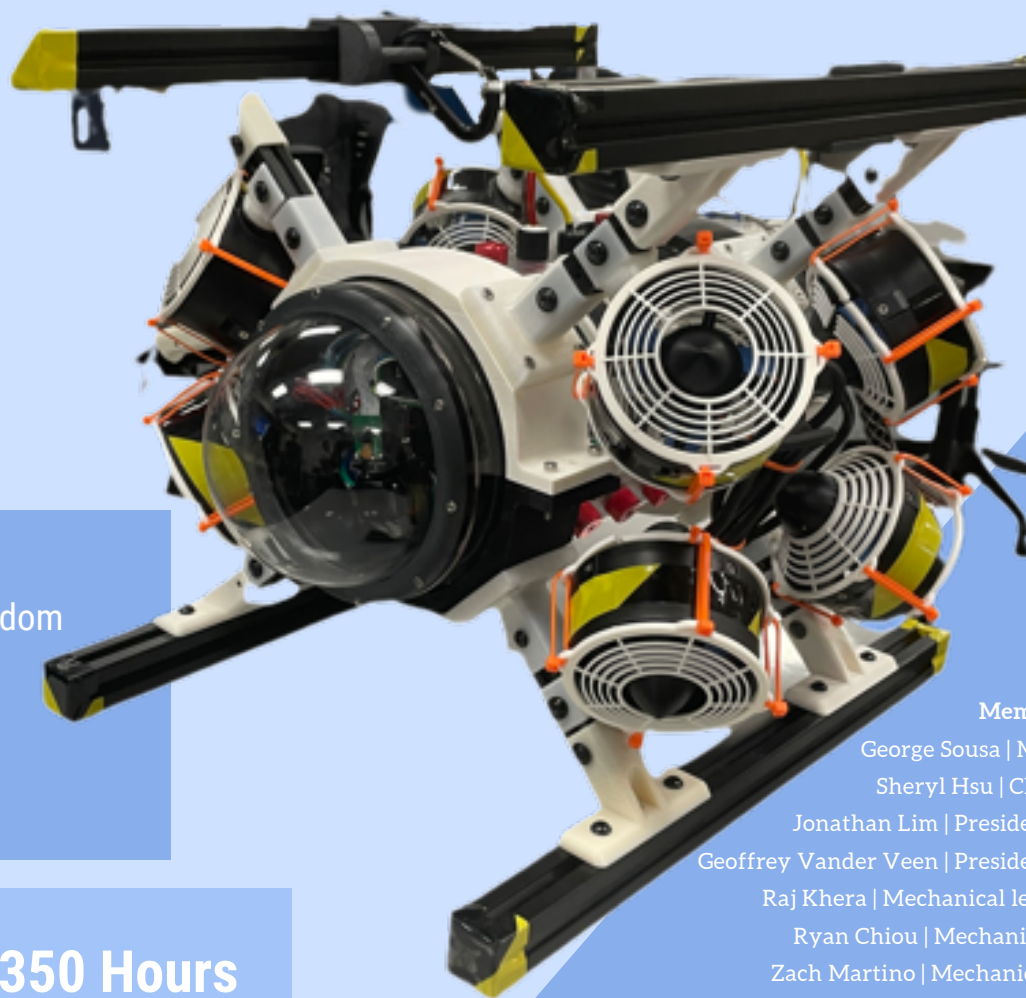

SPEC SHEET

WARRIORTIDES

VALLEY CHRISTIAN HIGH SCHOOL
SAN JOSE, CA, USA

THIRD YEAR RETURNING
RANGER TEAM

BLACK FLOUNDER

SAFETY FEATURES

- No sharp exposed edges
- Overcurrent protection
- Eye catching labels
- Bundled tether
- Strain relief
- Thruster shrouds

SPECIAL FEATURES

- Movement in all 6 degrees of freedom
- HD Ethernet Camera System
- Easy access custom PCB
- Dual-display sleek topside station
- Versatile claw manipulator

ROV SPECS:

\$ 9,130

350 Hours

15.4 kg

**362 miles
from SJ to
Long Beach**

l x w x h

46 cm x 43cm x 38.5 cm

Members:

George Sousa | Mentor

Sheryl Hsu | CEO (12)

Jonathan Lim | President (12)

Geoffrey Vander Veen | President (12)

Raj Khera | Mechanical lead (12)

Ryan Chiou | Mechanical (11)

Zach Martino | Mechanical (10)

Connor Stone | Mechanical (11)

Rhea Virk | Busines (11)

Ryane Li | Electrical lead (12)