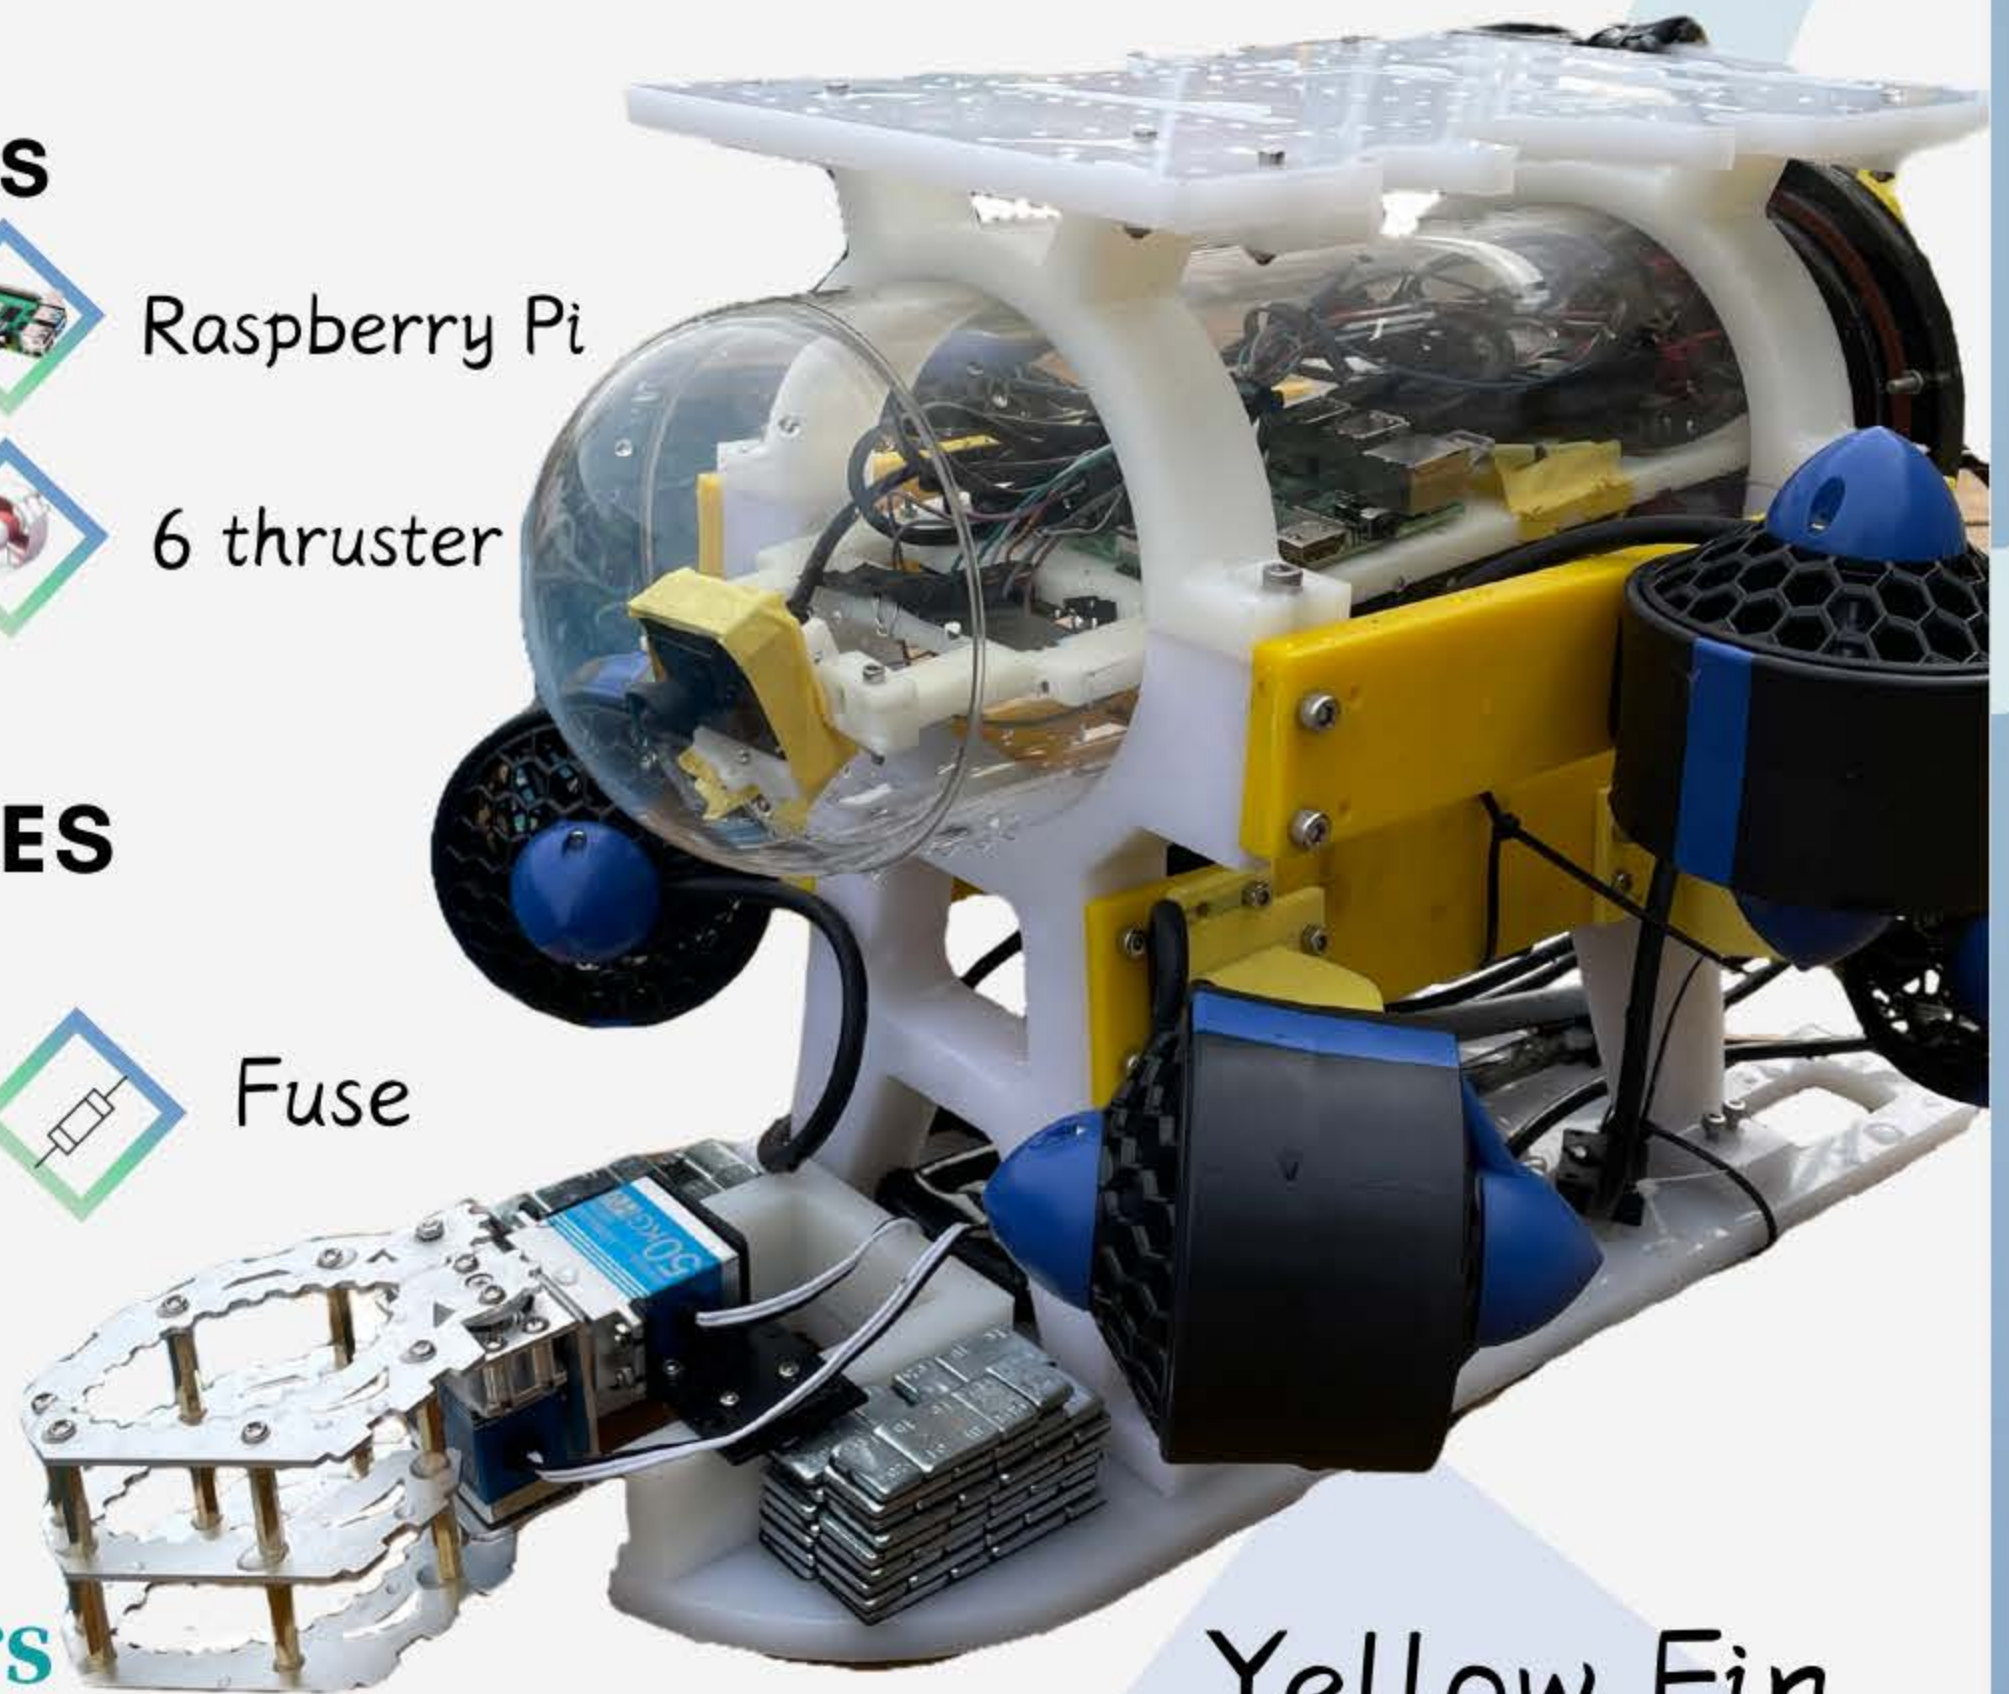

Mass
11.81kg

Dimension
Length:59.8cm
Width: 23.8cm
Height:31.7cm

Building Time
75 days

Total Cost
\$2868.18

SPECIAL FEATURES

- 2-DOF Gripper
- Raspberry Pi
- HD Camera
- 6 thruster

SAFETY FEATURES

- Protection cover
- Fuse
- Heatsink design

Company members

- Shiming Long—CEO
- Mengtong Zhao—CFO
- Shubo Zhang—CTO Software
- Yongjun Gan—CTO Mechanical
- Bingrui Xie—Software Engineer
- Xinmeng Hou—Software Engineer
- Youqiang Xiong—Software Engineer
- Hengyong Shen—Software Engineer
- Xiaofeng Wu—Field Engineer
- Xin Tan—Text translation /Media
- Huishu Zhao—Text translation /Media
- Xin Wen—Electronic Engineer
- Jiaxin Niu—Electronic Engineer
- En Jin—Electronic Engineer
- Jiaxing Zhang—Electronic Engineer
- Jiayi Gao—Electronic Engineer
- Jiaxin Zhuang—Electronic Engineer
- Shuyang Yuan—Mechanical Engineer
- Li Liao—Mechanical Engineer
- Zijian Yang —Mechanical Engineer
- Mengchao Lu—Mechanical Engineer
- Haonan Ruan—Mechanical Engineer