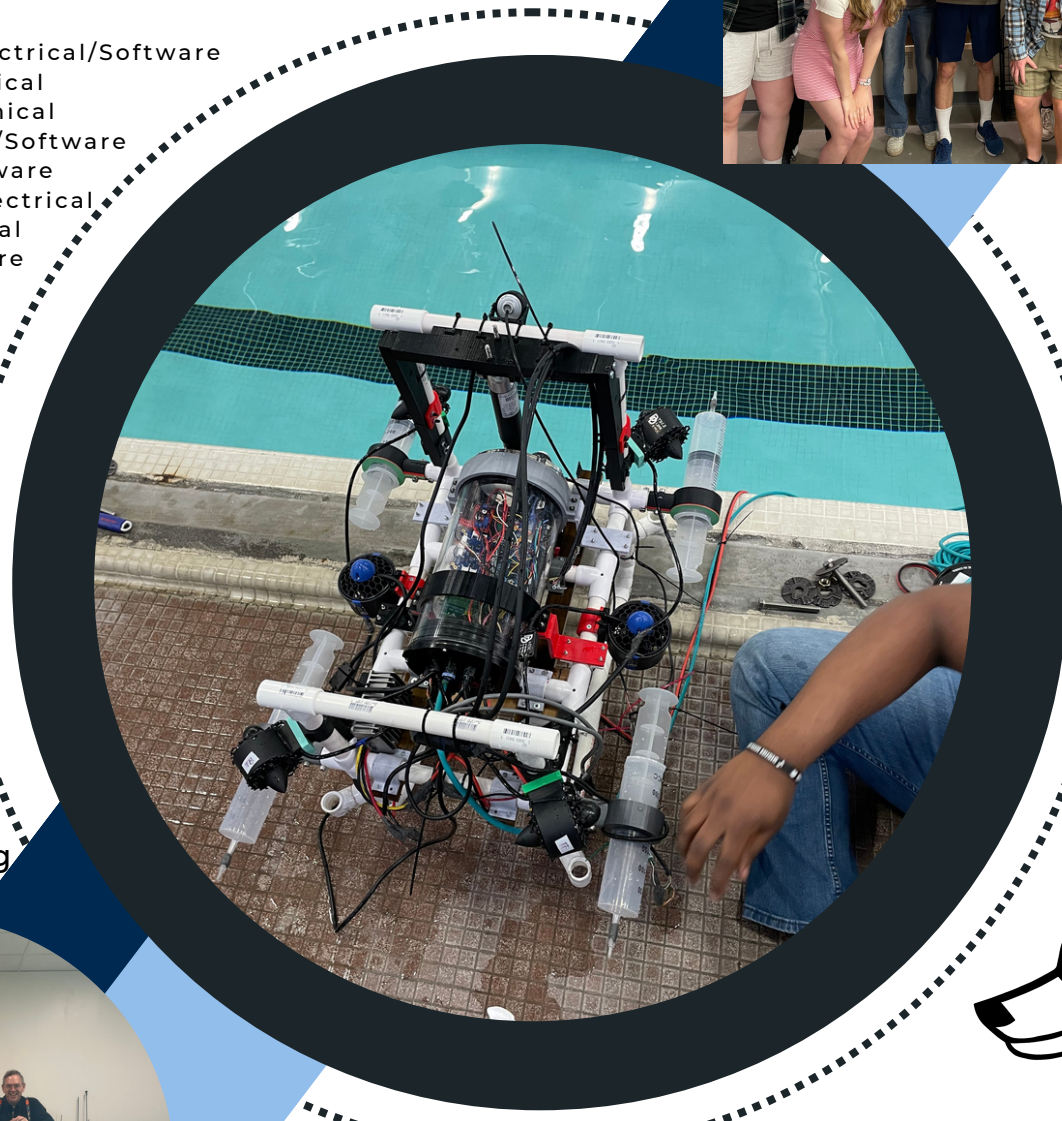

Our Company:

We are founded at Northeastern University in 2021. We are from Boston, MA (1767 Mi), and this is our first MATE competition as we were founded in 2021. We have first years all the way through fifth years on the team.

Team

Jonah Jaffe: CEO and Co-Founder
Adri Lanza: Mech Lead, Co-Founder
Thomas Davies: Mechanical Lead
Mel St. Cyr: Electrical Lead
Joshua Cheng: Software Lead
Aditi Purandare: CSO
Lily Miles: Electrical
Bavesh Matapathi: Electrical/Software
Dylan Wolter: Mechanical
Noah Mitchell: Mechanical
Bryan Pitts: Electrical/Software
Charlotte Stieve: Software
Nikolas Sanderson: Electrical
Samira Hajj: Mechanical
Josie Kummer: Software
Mia Yim: Software
Jack Yu: Software

Stats

- Price: \$3,643.04
- Dimensions: 90 x 62 x 65 cm
- Hours: 1092
- Weight: 15.3kg

Special Features

- 4 point of actuation arm
- 6 thrusters
- Onboard electronics
- Modular buoyancy
- Precision controls

Safety Features

- 30 amp fuse
- Full ROV shut-off switch
- Fully waterproofed components
- Shrouded thrusters