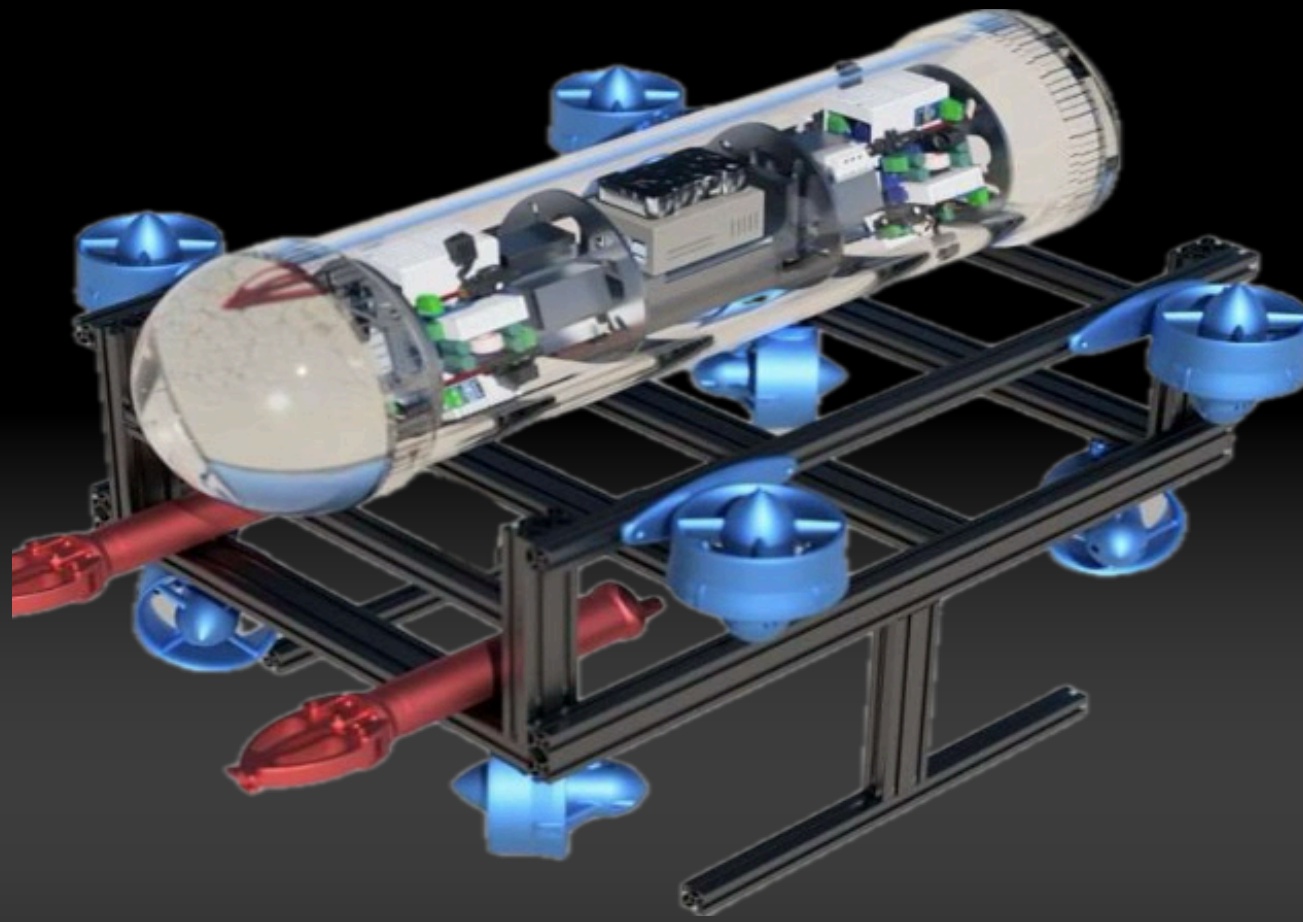

SPEC SHEET 2024

TEAM JALPARI

ABOUT N.I.M.O

TOTAL WORK HOURS: 22000 hrs
TOTAL COST: \$3800
TOTAL MASS: 21KG
DIMENSIONS: 85CM X 65CM X 45CM
POWER: DC 48V 30A
8 THRUSTERS

SAFETY FEATURES

- Remote Control and Monitoring
- Collision Avoidance Systems
- Leak Detection and Sealing
- Communication Systems
- Pressure Resistance
- Emergency Stop Mechanism

SPECIAL FEATURES

- HD Low Light Vision
- 6 DOF of ROV
- 3 Grippers for Various Actuators
- Up to 30m Depth
- 8 KG Payload
- Multiple cameras

TEAM MEMBERS

MECHANICAL:-

'24- Jerin Jose (head)
'25-Bilal Baslar
'25-Gagan Pramod
'26-Mohamed Hanif Nazar