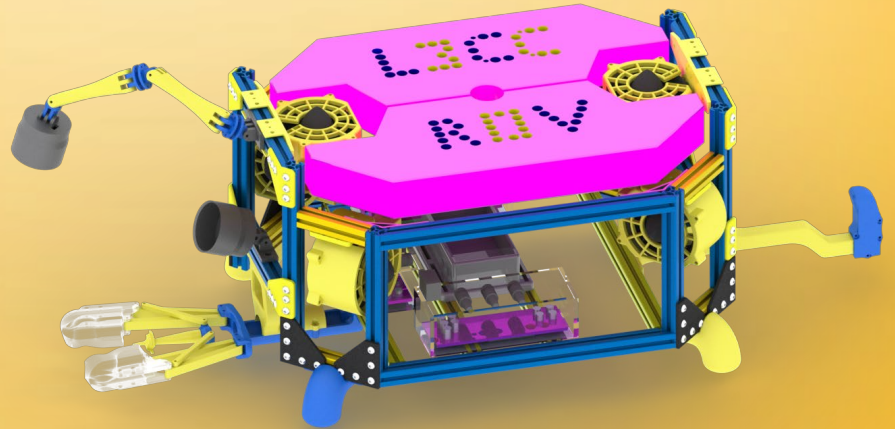

# LINN-BENTON ROV

LINN-BENTON COMMUNITY COLLEGE  
2023 EXPLORER CLASS  
ALBANY, OREGON, USA  
2050 KM FROM LONGMONT, CO

Theon Abbott -- Optics Lead

Nolan Andersen\* -- Profiler Engineer

Titus Black -- Production Ninja

Kathy Austin -- Mentor

\* returning member

Linn-Benton ROV has been participating in MATE competitions since 2008 and is made up of students of all undergraduate levels.

# LEONARDO

*The ROV who says "dude."*

\$6400 USD

10,000+ hours

88 x 42 x 33 cm

13 kg

S

Adjustable cameras on extension arms for seeing around large payloads

P

Strong, adaptable pneumatic claw allows for use of task-specific tools

C

Turtle feet minimize drag when operating near ground

I

A.I. functionality

A

L