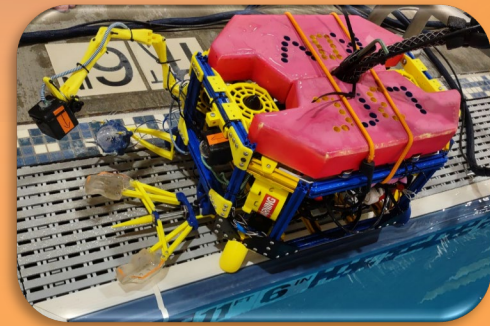

# LEONARDO

*The ROV who says "dude."*

\$6400 USD

10,000+ hours

88 x 42 x 33 cm

13 kg

S

Adjustable cameras on extension arms for seeing around large payloads

P

Strong, adaptable pneumatic claw allows for use of task-specific tools

C

Turtle feet minimize drag when operating near ground

I

A.I. functionality

A

L