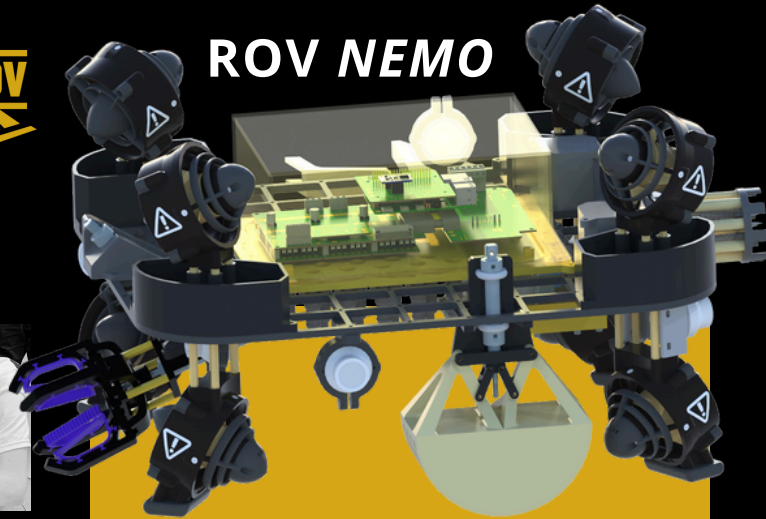

# PURDUE ROV

**Estimated Travel:** 469 miles  
**2023 Finish:** 6th place  
**Year Competing:** 15th year  
**Members:** College Freshman - Senior

PURDUE UNIVERSITY  
 WEST LAFAYETTE, IN USA

## ROV NEMO

**Total Cost of ROV:** \$8,250  
**Total Mass in Air:** 11.135 kg  
**Overall Dimensions:** 69 cm x 51 cm x 37 cm  
**Primary Material:** 6061-T6 Aluminum, Polylactic Acid (PLA) & PETG Filament  
**Total ROV Design Work-Hours:** 12,000 hrs  
**Safety Features:** Master fuse, Integrated thruster shrouds, Software diagnostic tools, Manual disengagement, Internal leak sensors  
**Special Features:** Custom printed circuit boards (PCBs), Solid aluminum electronic enclosure rated to 35m, Standard 2"x2" grid, 30-ms latency camera streams, Pneumatically actuated manipulators and tools