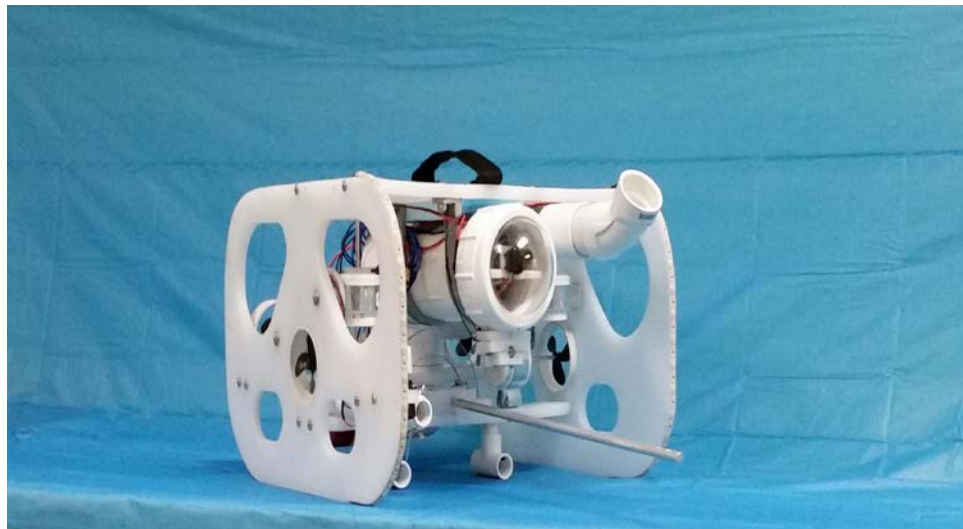

SubTropics

Santa Rosa Christian School, Milton, Fl., United States

Company Specs

- Distance to international competition- 2,173.6 miles
- History of the MATE ROV competition participation- two previous ROV competitions and winner of 2014 NAVGATOR class for Northern Gulf Coast Region
- SubTropics members
Company grade range: grade 9-12th (Ages 14-18)

ROV Specs

- ROV name- ROV 3.0
- Total developmental cost- \$2,000
- * Special features-
 - Laser measurement system
 - 25 amp fuse
- * Safety features
 - Emergency kill switch,
 - Reverse polarity protection
- *Dimensions-
 - Height- 30 cm.
 - Width- 45cm.
 - Length- 45cm.
 - Weight- 9kg.