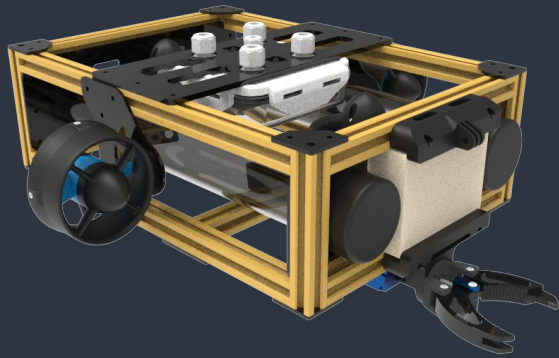

## ROV SPECS

Cost: SG\$2241.90

Weight: ~10kg

Size: 55cm x 50cm x 35cm

Total Hours: ~700h

## SAFETY FEATURES

- Plastic plate for strain relief on tether
- IP20 T100 prop guards
- 20A fuse
- Toggle switch for ROV and control station power

## SPECIAL FEATURES

- Adjustable lighting
- Fibreglass reinforced nylon 3D printed parts
- BNO055 absolute orientation IMU
- 4K touchscreen interface
- Machine Learning-assisted operation
- Real-time FHD HDMI camera footage
- Aviation grade aluminium peripherals