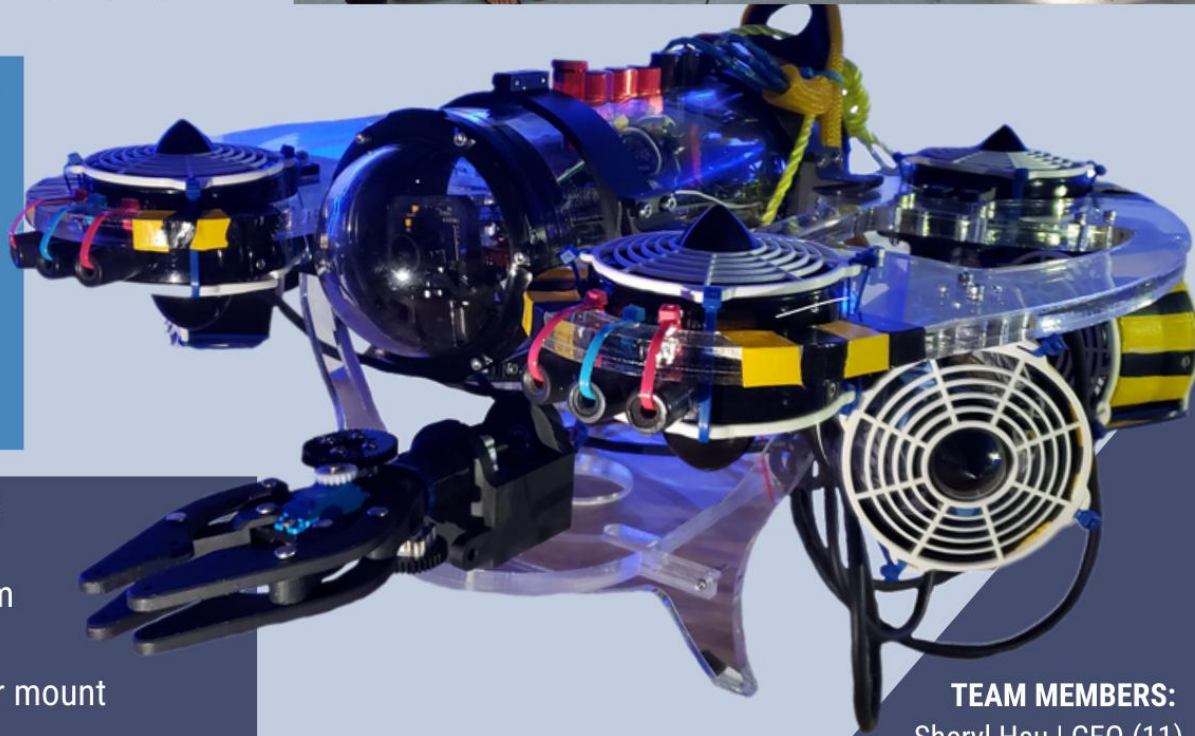

## ROV NAME: THE SOUSA SUB

### SAFETY FEATURES

- No sharp exposed edges
- Overcurrent protection
- Eye catching labels
- Bundled tether
- Strain relief
- Thruster shrouds

### SPECIAL FEATURES

- Modular mechanical system
- Rotating cameras
- Interchangeable manipulator mount
- Laser cut acrylic frame
- Custom PCB

### ROV SPECS:

\$ 6,356

🕒 300 Hours

📏 7.74 kg

✈️ 2,288 km  
to TN

l x w x h

52.5 cm x 46.2 x 28.5 cm